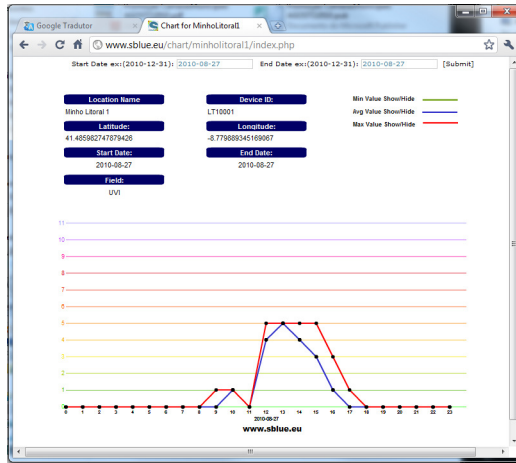

Currently available:

Mini applications for Windows 7/Vista/XP

Web pages designed for mobile phone access

Web pages with auto-update for digital signage applications

On-Line Radiation Charts

Geo-located map information

sábado

27

Novembro 2010

SPECTRALBLUE
PERVASIVE TECHNOLOGIES

Comporta

Latitude: 38.35

Longitude: -8.77

Device: s49 ENV UV Monitor

Latitude: 38.35

Longitude: -8.77

Device: LT10002

UV Index: 4

Date: 12-08-2010 16:28:19

te (3 to 5), High (6 to 7), Very High (8 to 10), Extreme (11+) ...

sblue.eu @2010

16:29